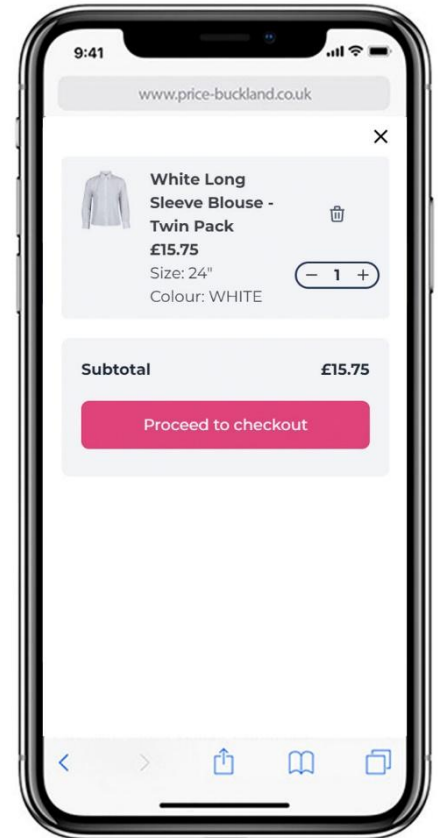

## Springwood High School Uniform

Scan Me!

[www.price-buckland.co.uk](http://www.price-buckland.co.uk)